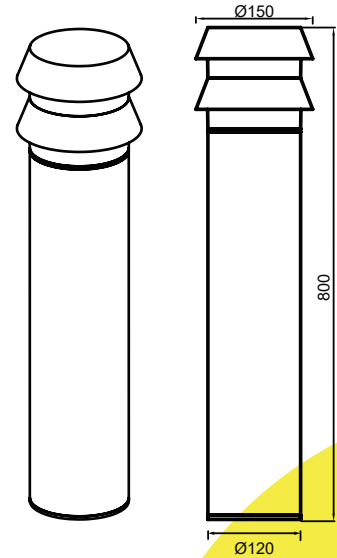

# OUTDOOR LIGHT LAWN BOLLARD

TECHNICAL SHEET  
KL-421-800

**KEYLIGHT**

SPAIN  
PRODUCTOS DE ILUMINACION

## SPECIFICATIONS

Product Code	KL-421-800
Power	15W
Input	220-240V
Luminous flux	340 lm
Color Temperature	3000k-6500k
Beam Angle	120°
Power factor	≥0.9
CRI	80
Finishing Colors	White/Silver Grey/Dark Grey/Black
LED Type	SMD
IP Rating	IP65 Class 1
Size	800mm*Ø150mm
Warranty	3 years